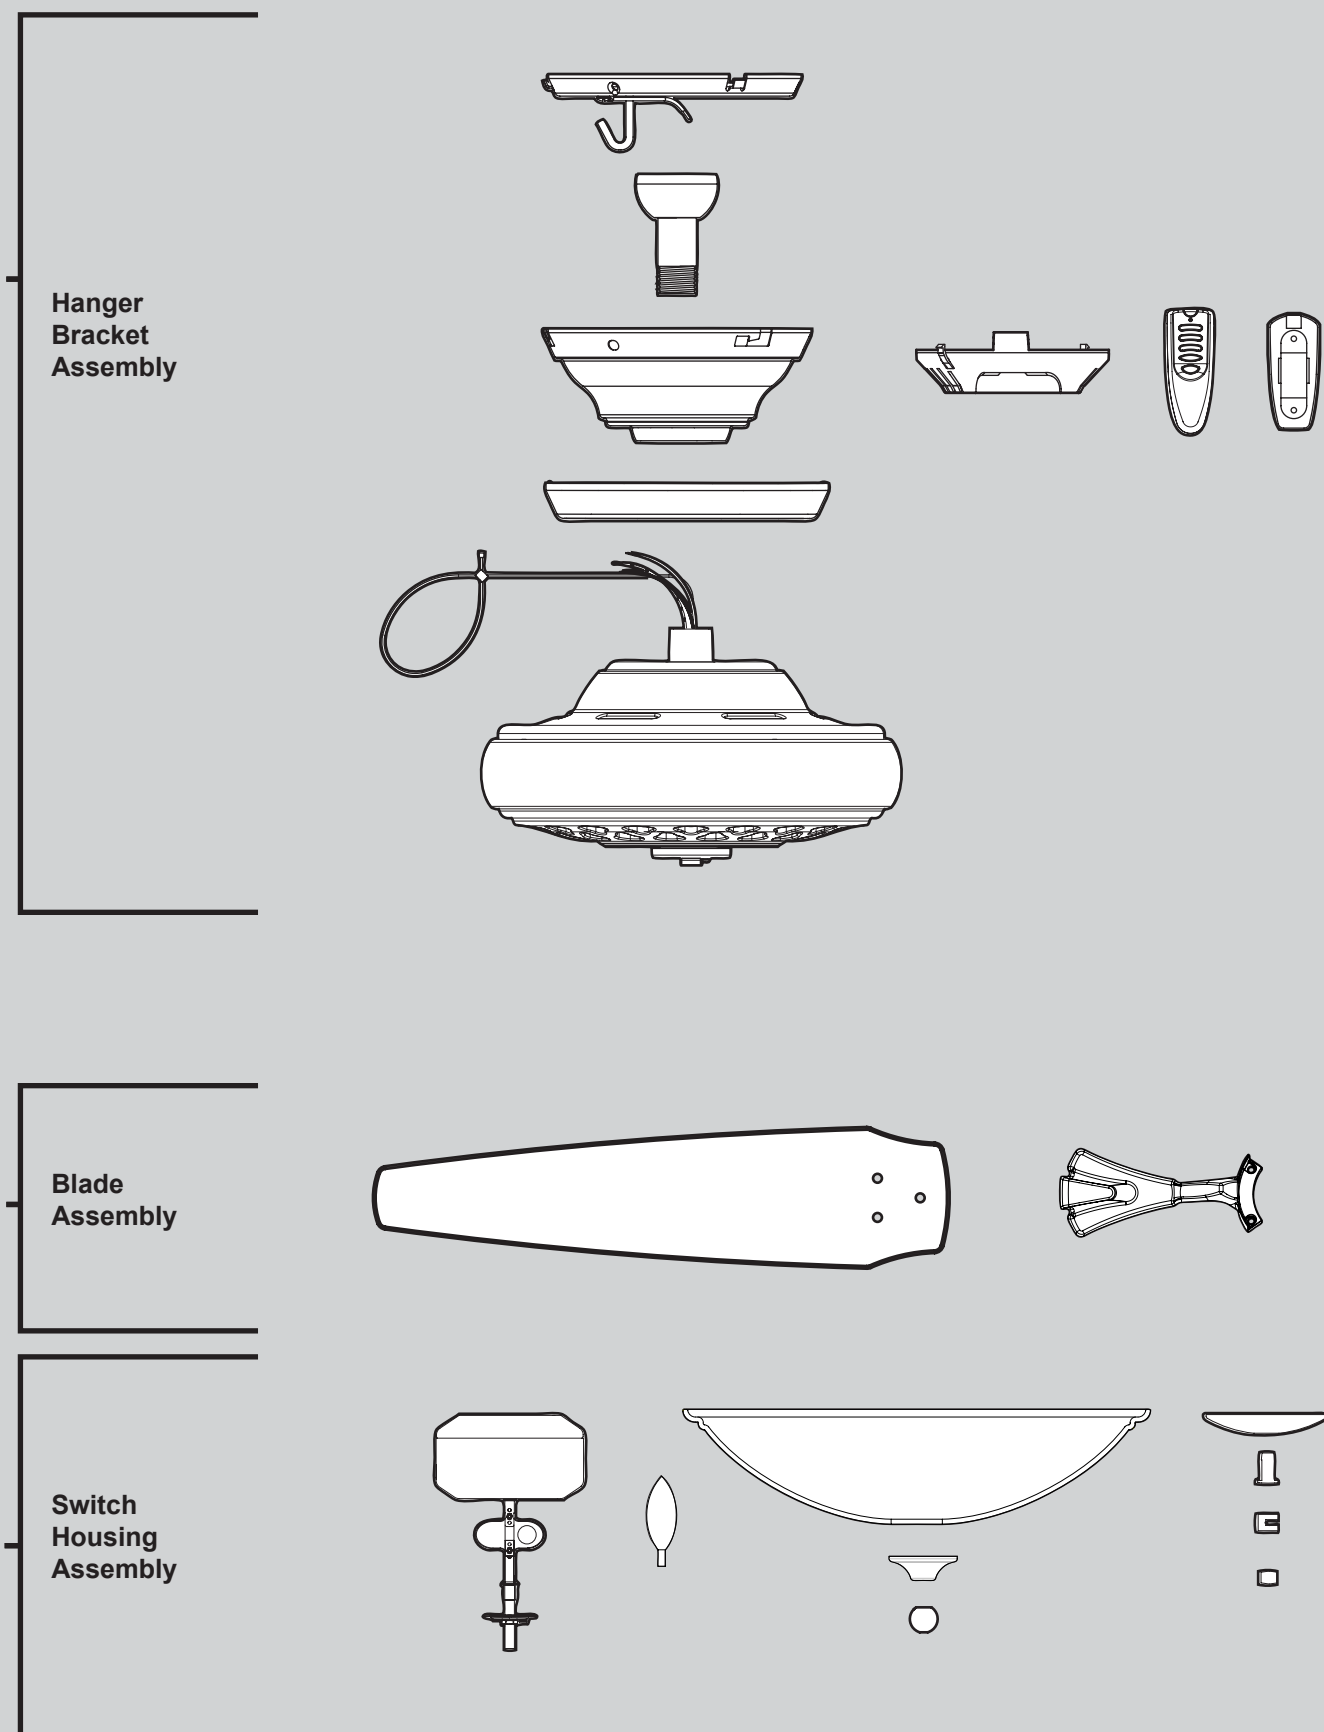

Fan Parts

(Not Drawn to Scale)